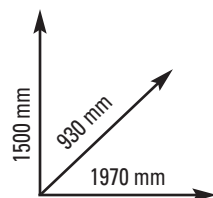

TRX2500 TFT

cod. TRX-2500TFT

App ready 3.0